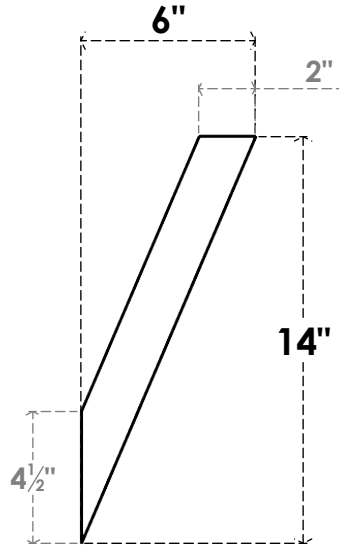

ITEM NUMBER: BRCPC055X06000X1400TRA

5 1/2"W X 6"D X 14"H TRADITIONAL ARCHITECTURAL GRADE PVC CLOSED KNEE BRACE

SIDE PROFILE

FRONT PROFILE

ISOMETRIC

EKENA MILLWORK
2300 WEST MAIN ST.
CLARKSVILLE, TX 75426
TOLL FREE: 866-607-0453
WWW.EKENAMILLWORK.COM