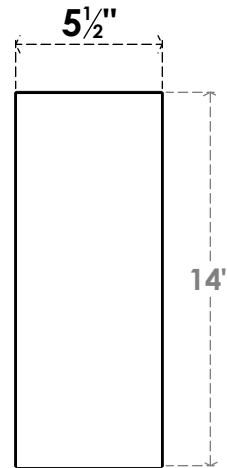

ITEM NUMBER: BRCPC055X06000X1400TRA

5 1/2"W X 6"D X 14"H TRADITIONAL ARCHITECTURAL GRADE PVC CLOSED KNEE BRACE

SIDE PROFILE

FRONT PROFILE

ISOMETRIC

EKENA MILLWORK
2300 WEST MAIN ST.
CLARKSVILLE, TX 75426
TOLL FREE: 866-607-0453
WWW.EKENAMILLWORK.COM